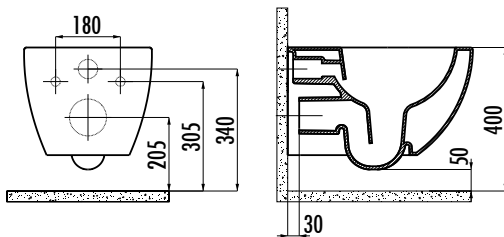

TECHNICAL DRAWING

There is only hidden connection for the self
cleaning pipe&internal mechanism.